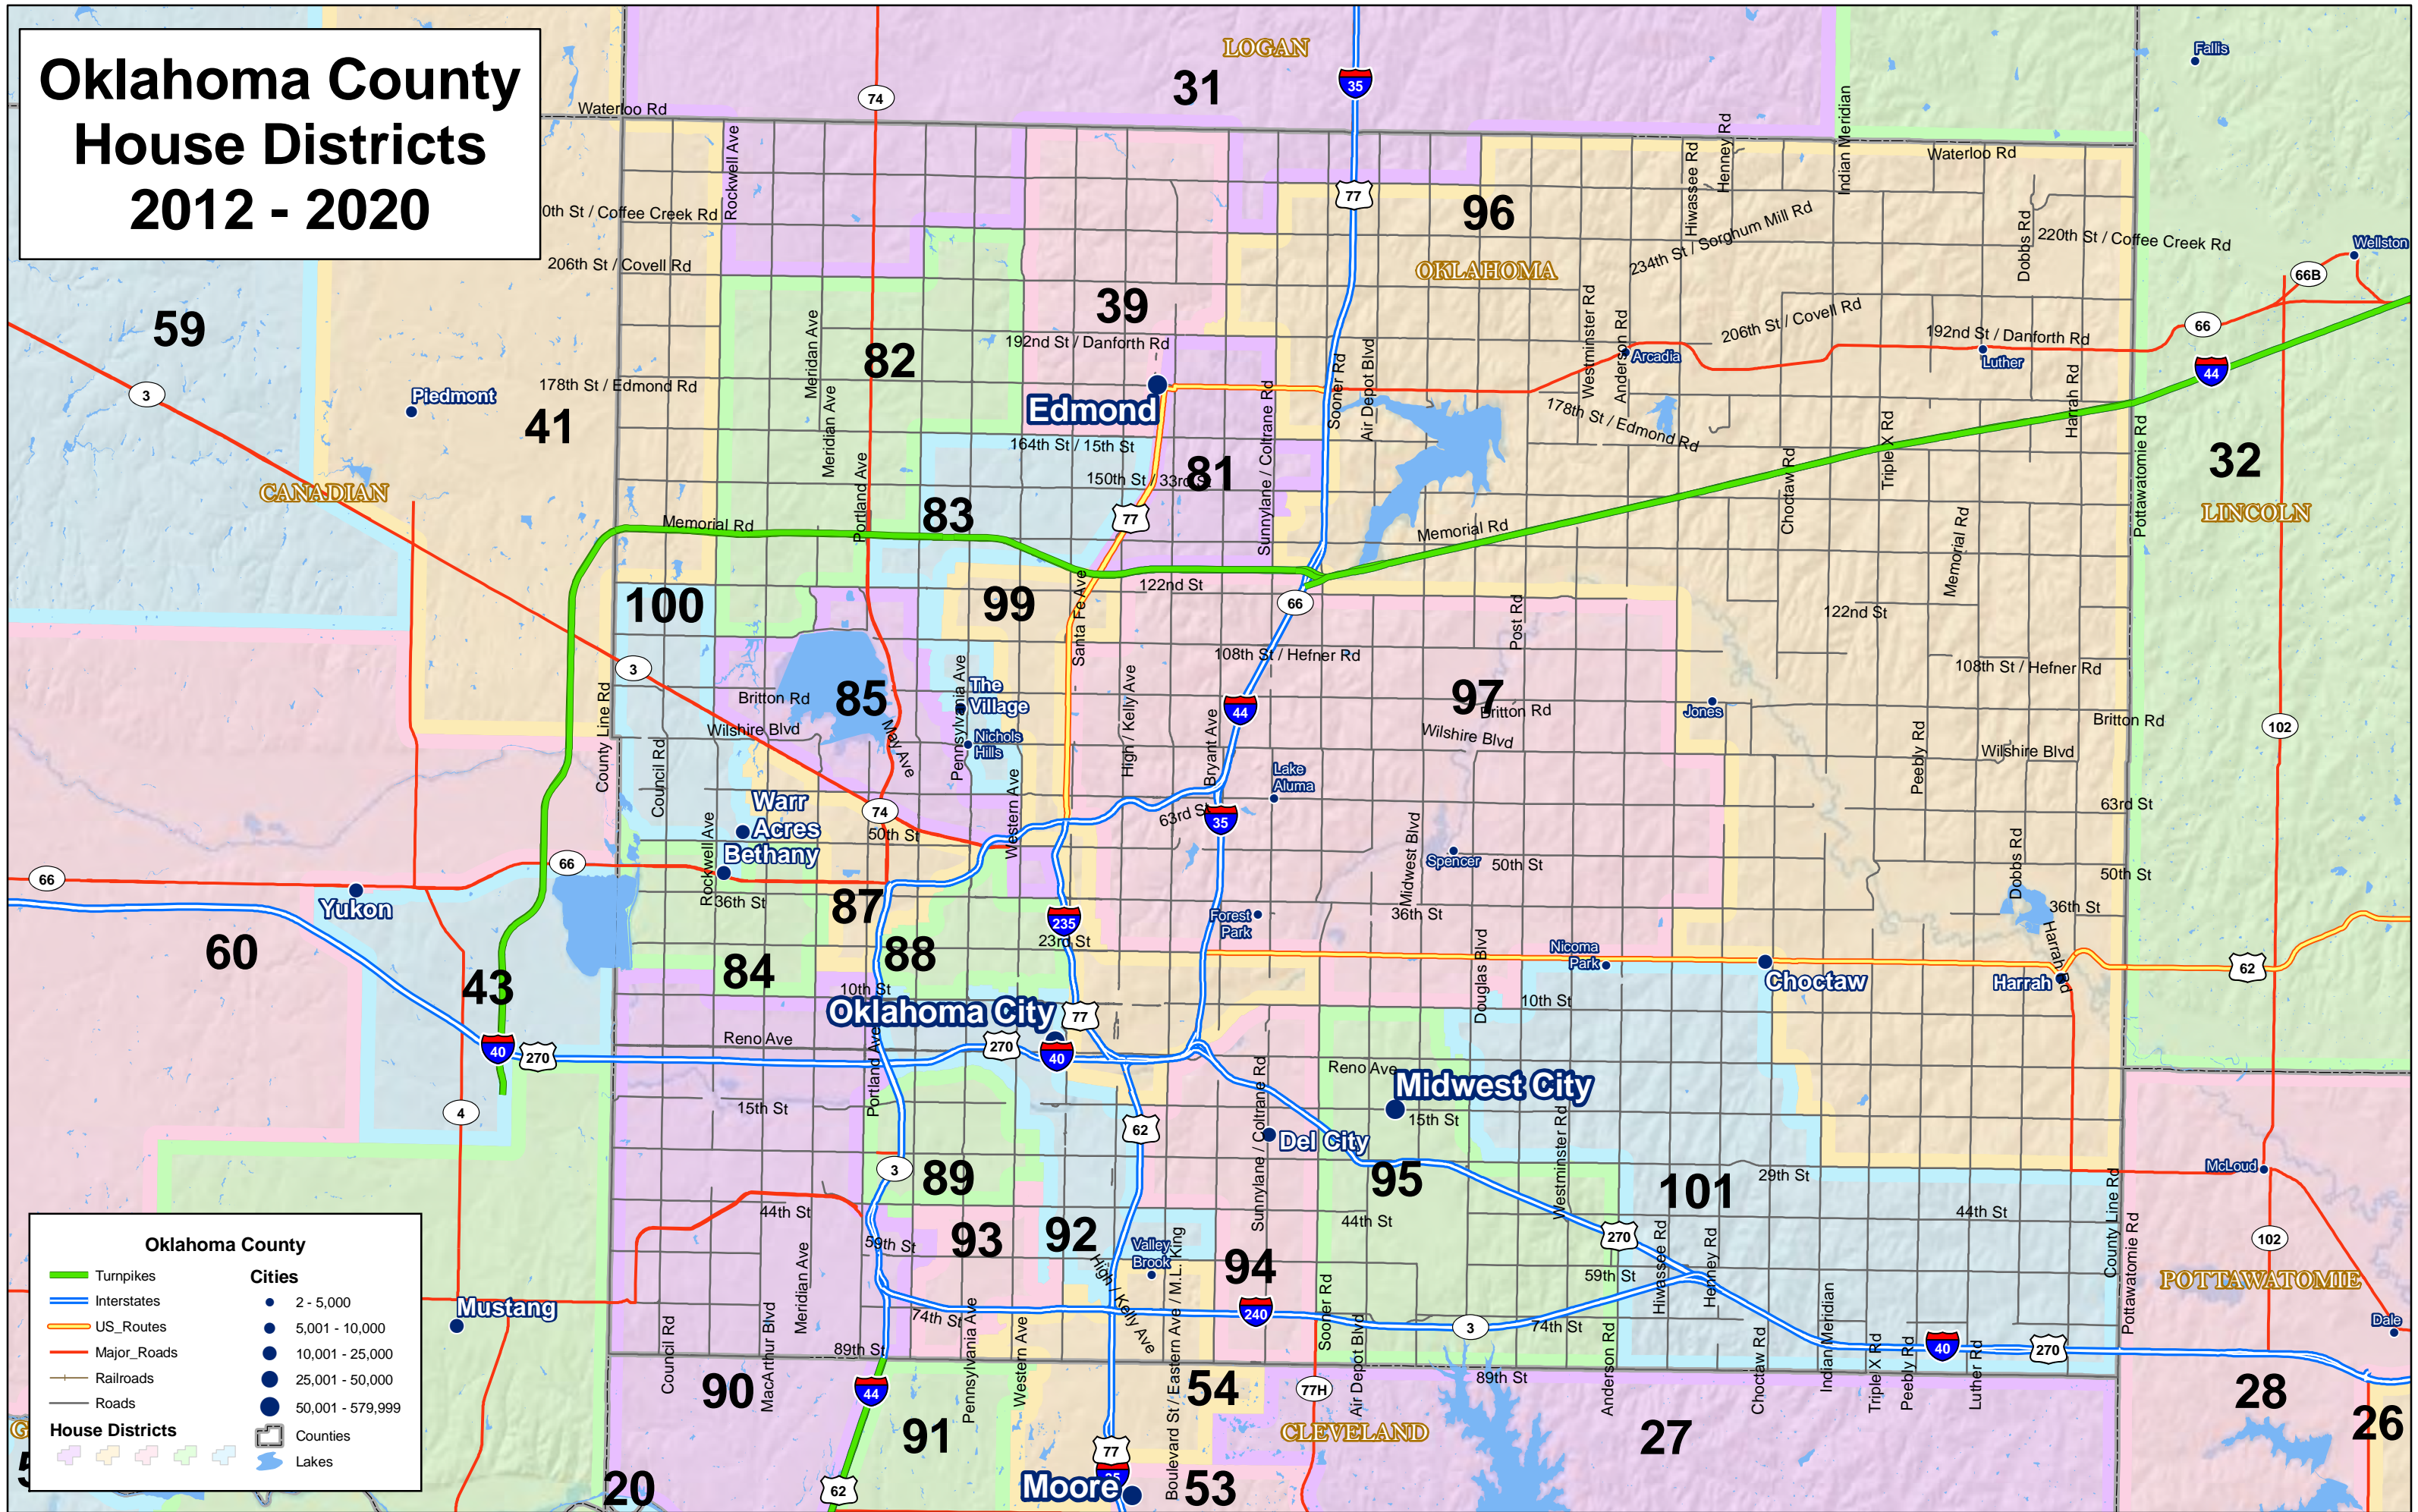

Oklahoma County House Districts 2012 - 2020

Oklahoma County

- Turnpikes
- Interstates
- US_Routes
- Major_Roads
- Railroads
- Roads

House Districts

- Counties
- Lakes

Cities

- 2 - 5,000
- 5,001 - 10,000
- 10,001 - 25,000
- 25,001 - 50,000
- 50,001 - 579,999